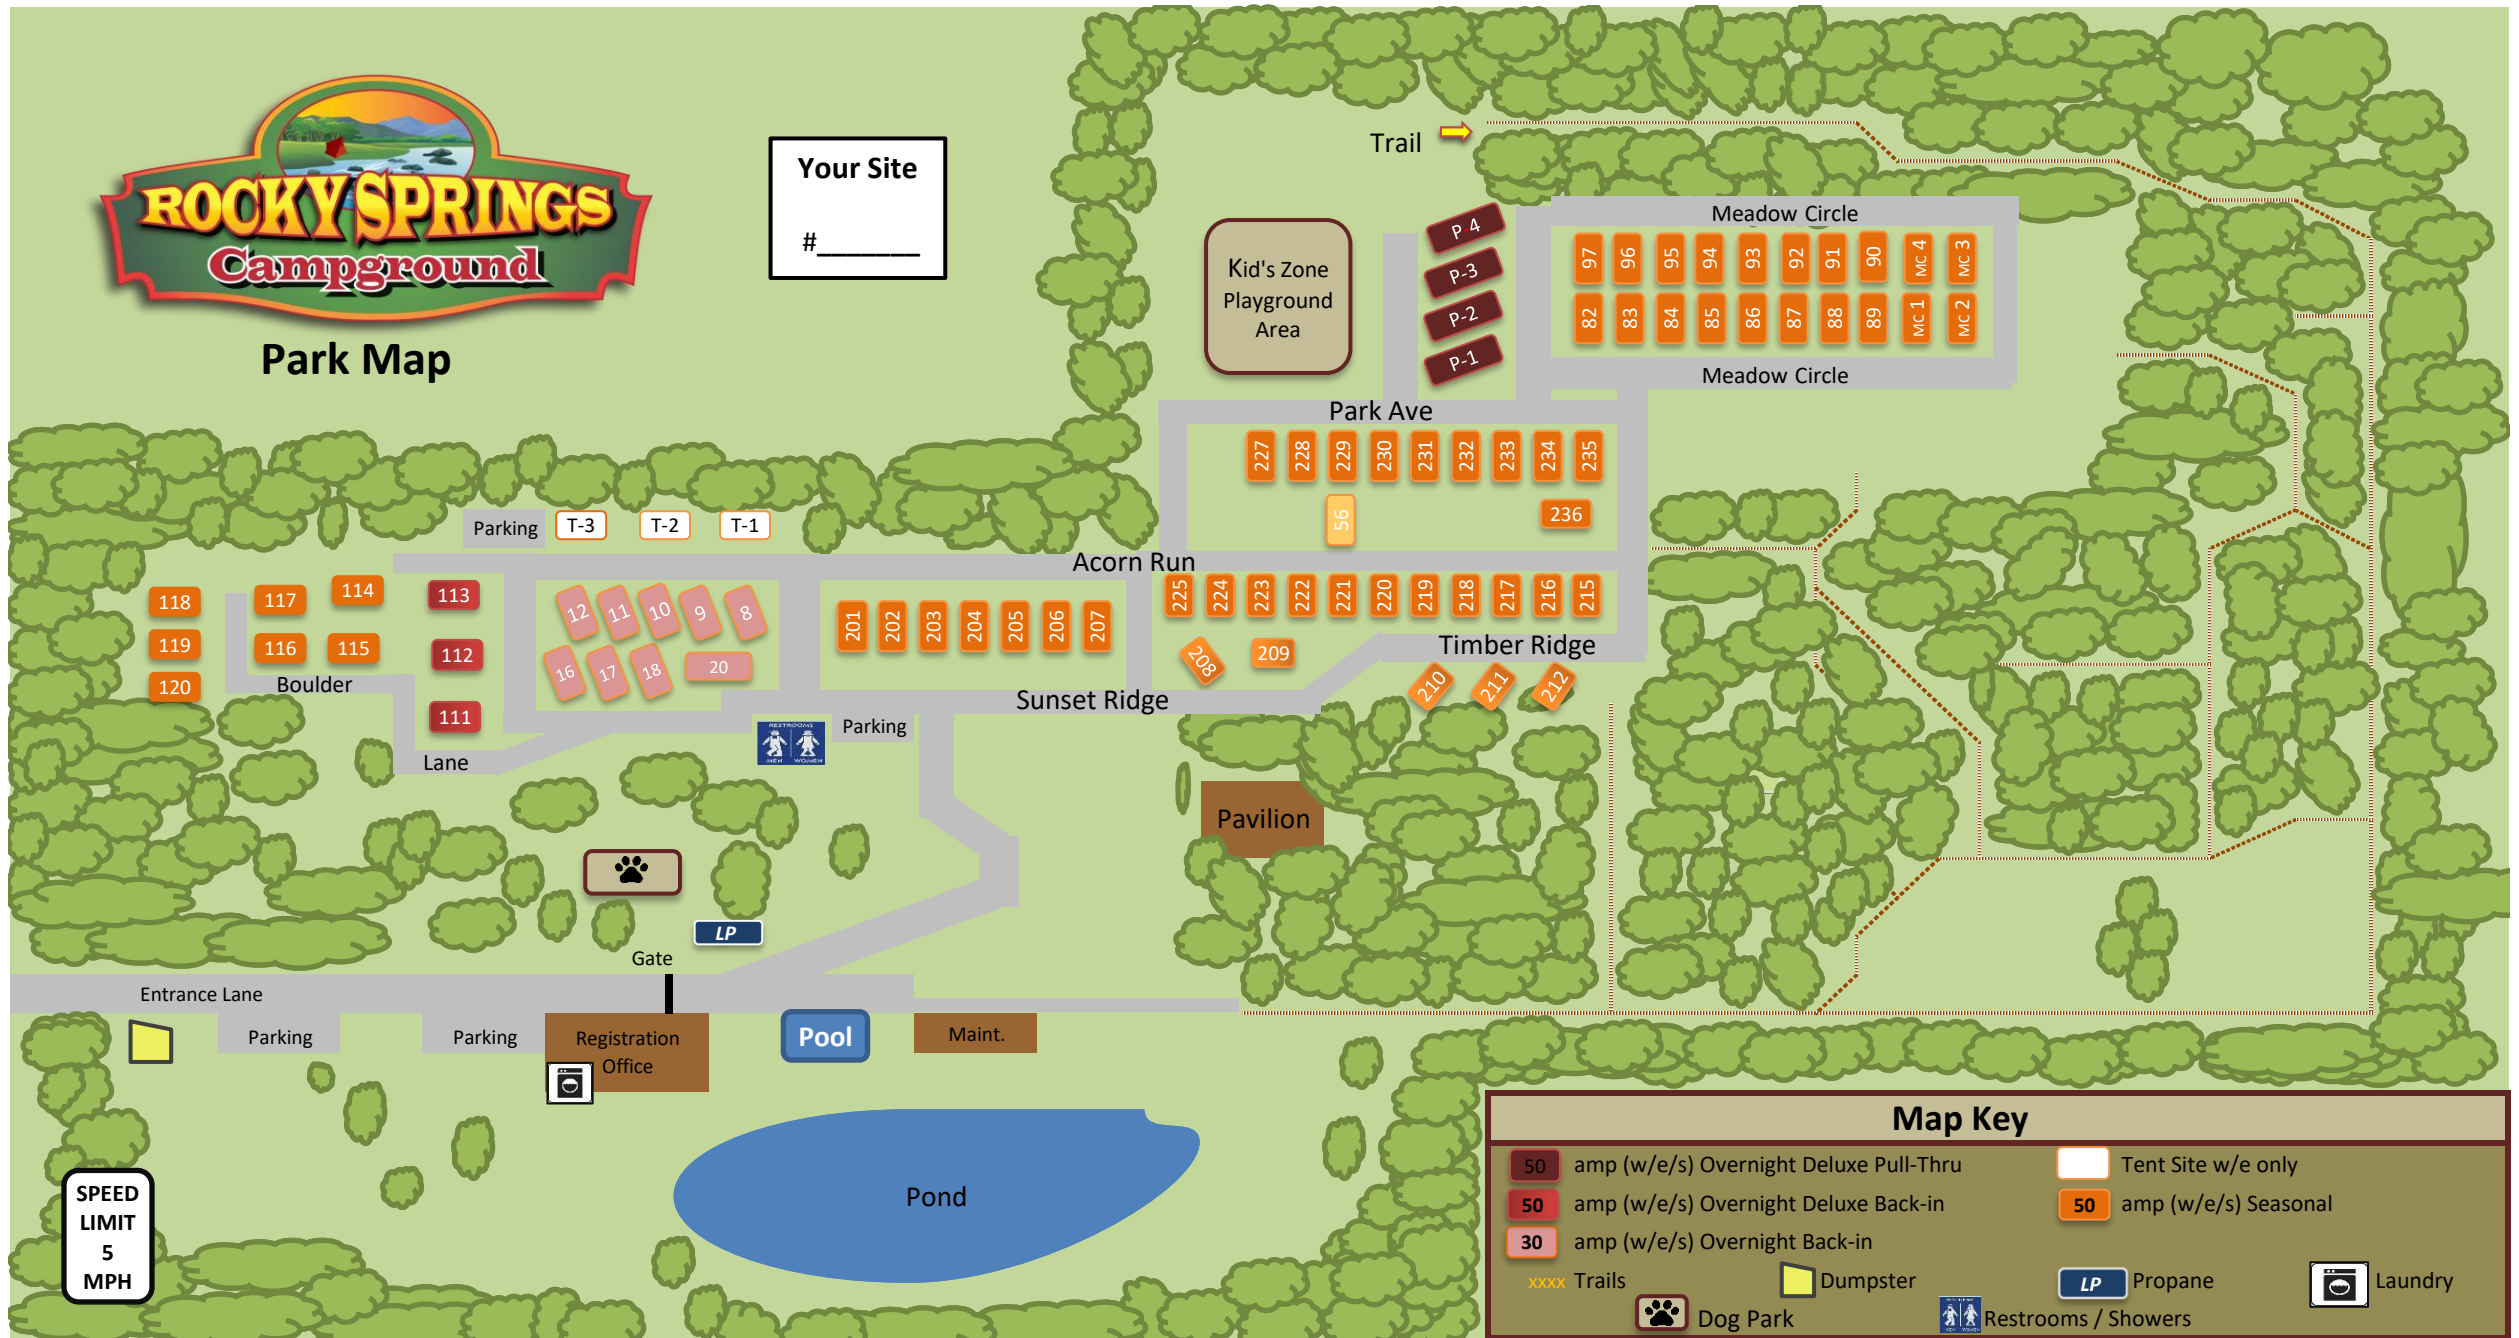

Park Map

Your Site

Map Key

50 amp (w/e/s) Overnight Deluxe Pull-Thru	 Tent Site w/e only
50 amp (w/e/s) Overnight Deluxe Back-in	50 amp (w/e/s) Seasonal
30 amp (w/e/s) Overnight Back-in	
xxxx Trails	 Dumpster
Dog Park	LP Propane
Restrooms / Showers	Laundry